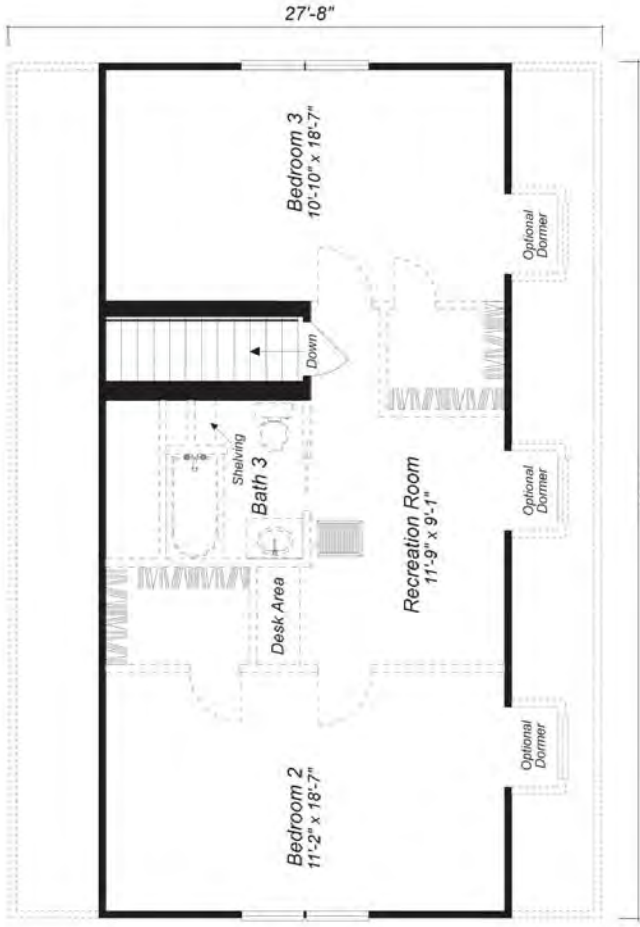

Opt. Basement