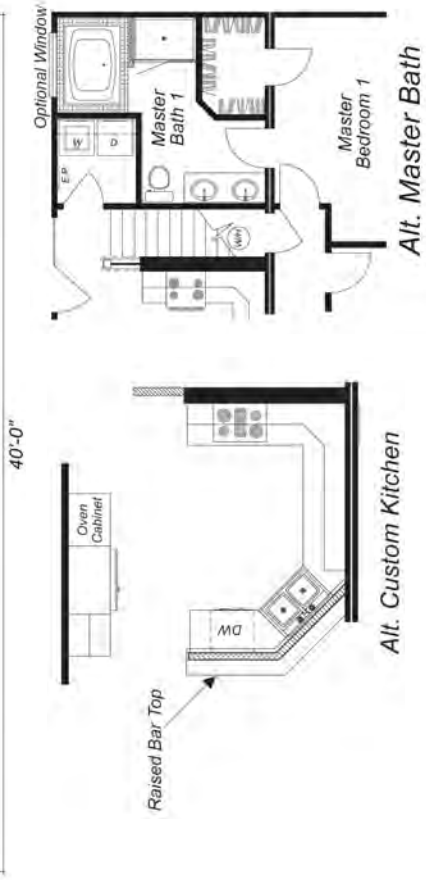

Alt. Custom Kitchen

Alt. Master Bath