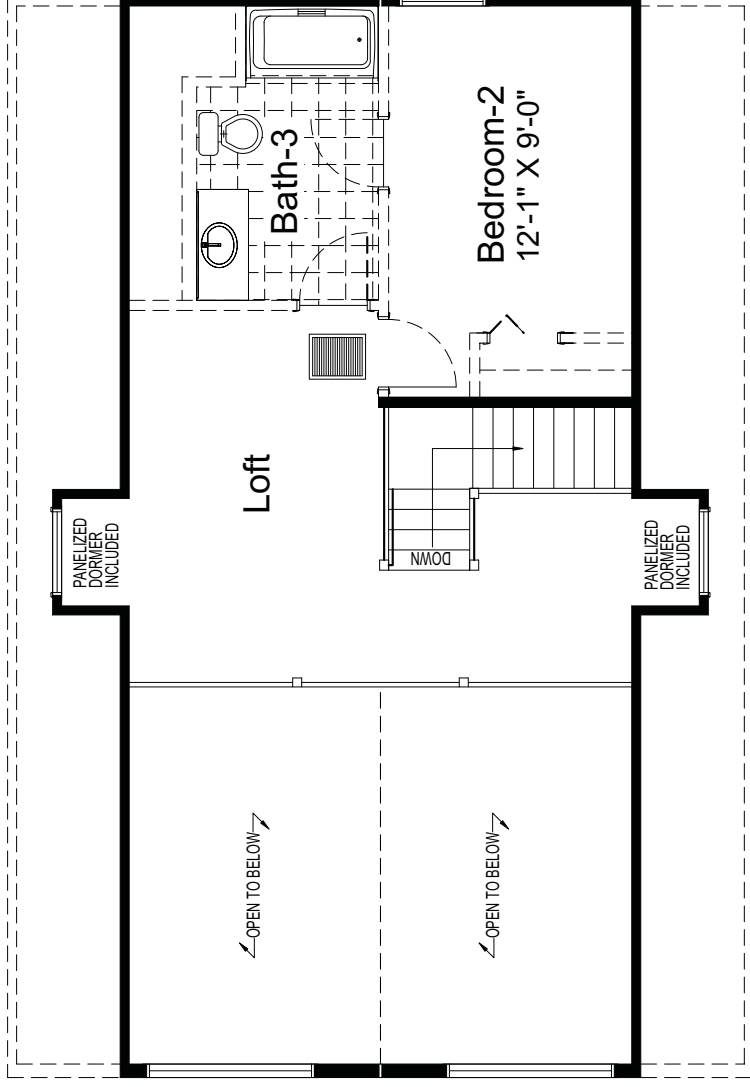

Second Level

Opt. Basement

40'-0"