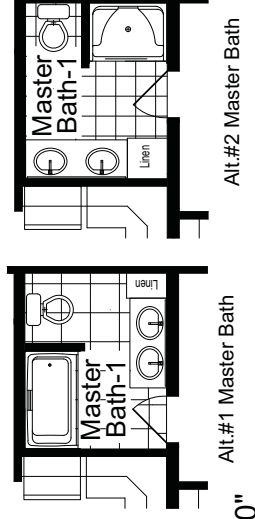

Second Level