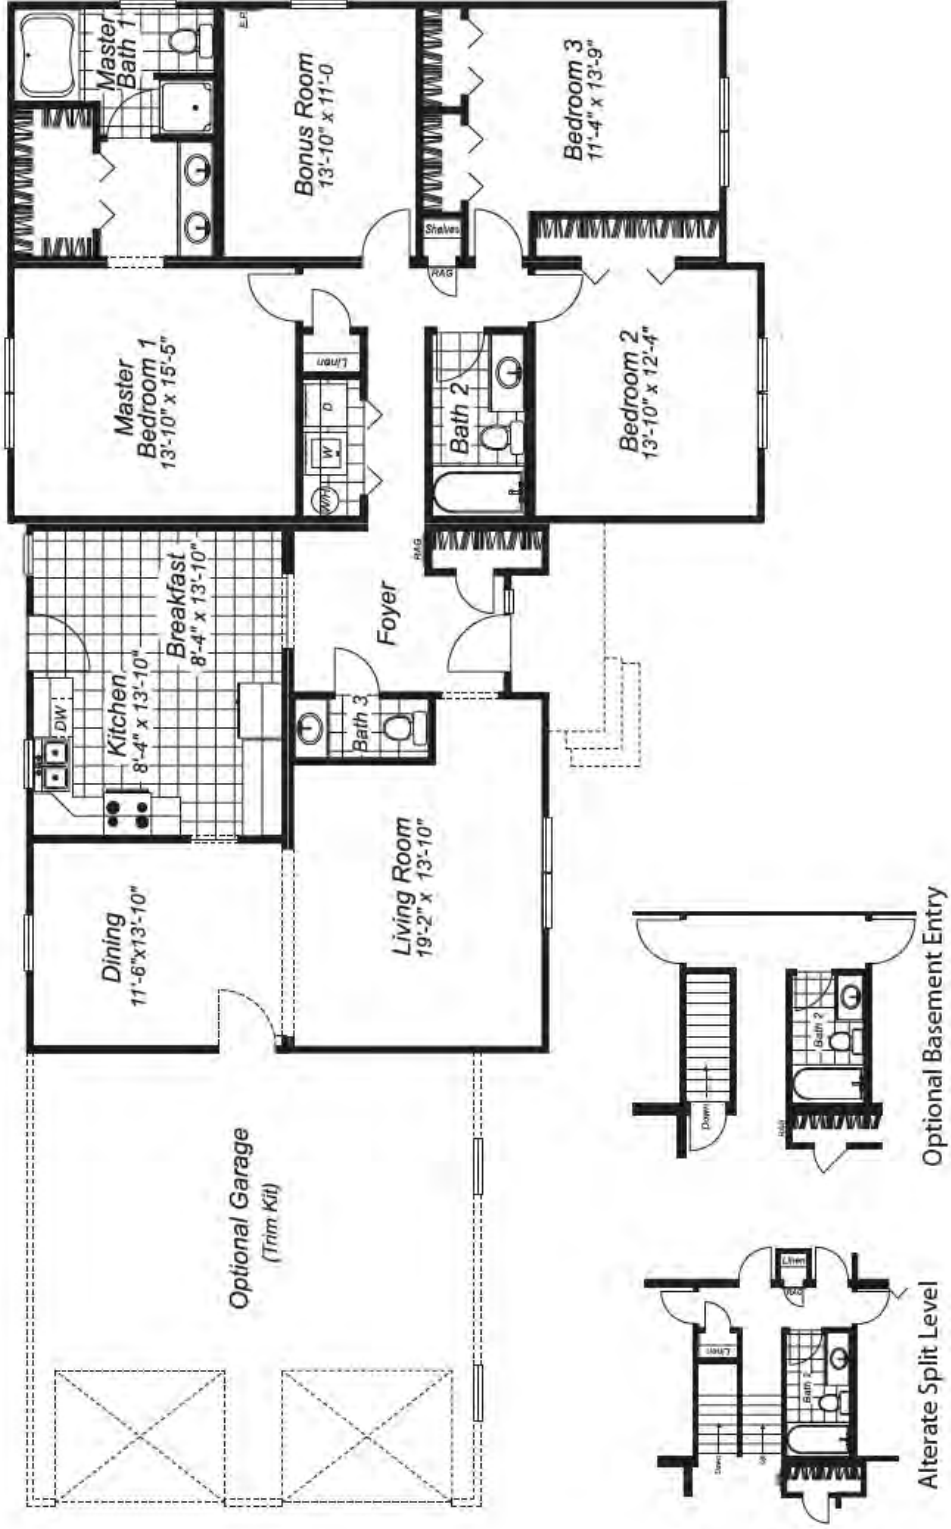

Legacy Collection

These are artist renditions for sales purposes only.
Refer to working drawings for actual dimensions.
© 2012 Nationwide Homes 10/3/12

DOWNINGTOWN

First Floor: 1,840 sq. ft. finished
Dimensions: 55'10"W x 40'0"D

DOWNINGTOWN

These are artist renditions for sales purposes only.
Refer to working drawings for actual dimensions.
© 2012 Nationwide Homes 10/3/12