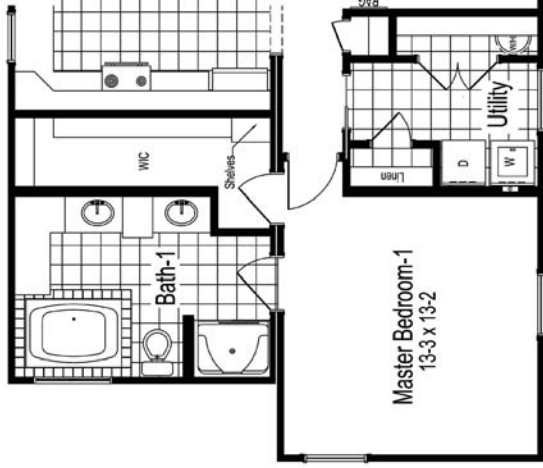

First Floor: 1,664 sq. ft. finished

QR Code
Scan using your
barcode reader app on
your smart phone to
see photos of this
model

NATIONWIDE Homes

HiPERFORMANCE BUILDERS

nationwide-homes.com • facebook.com/nationwidehome

Alternate #1 Floor Plan

Opt. Basement Plan