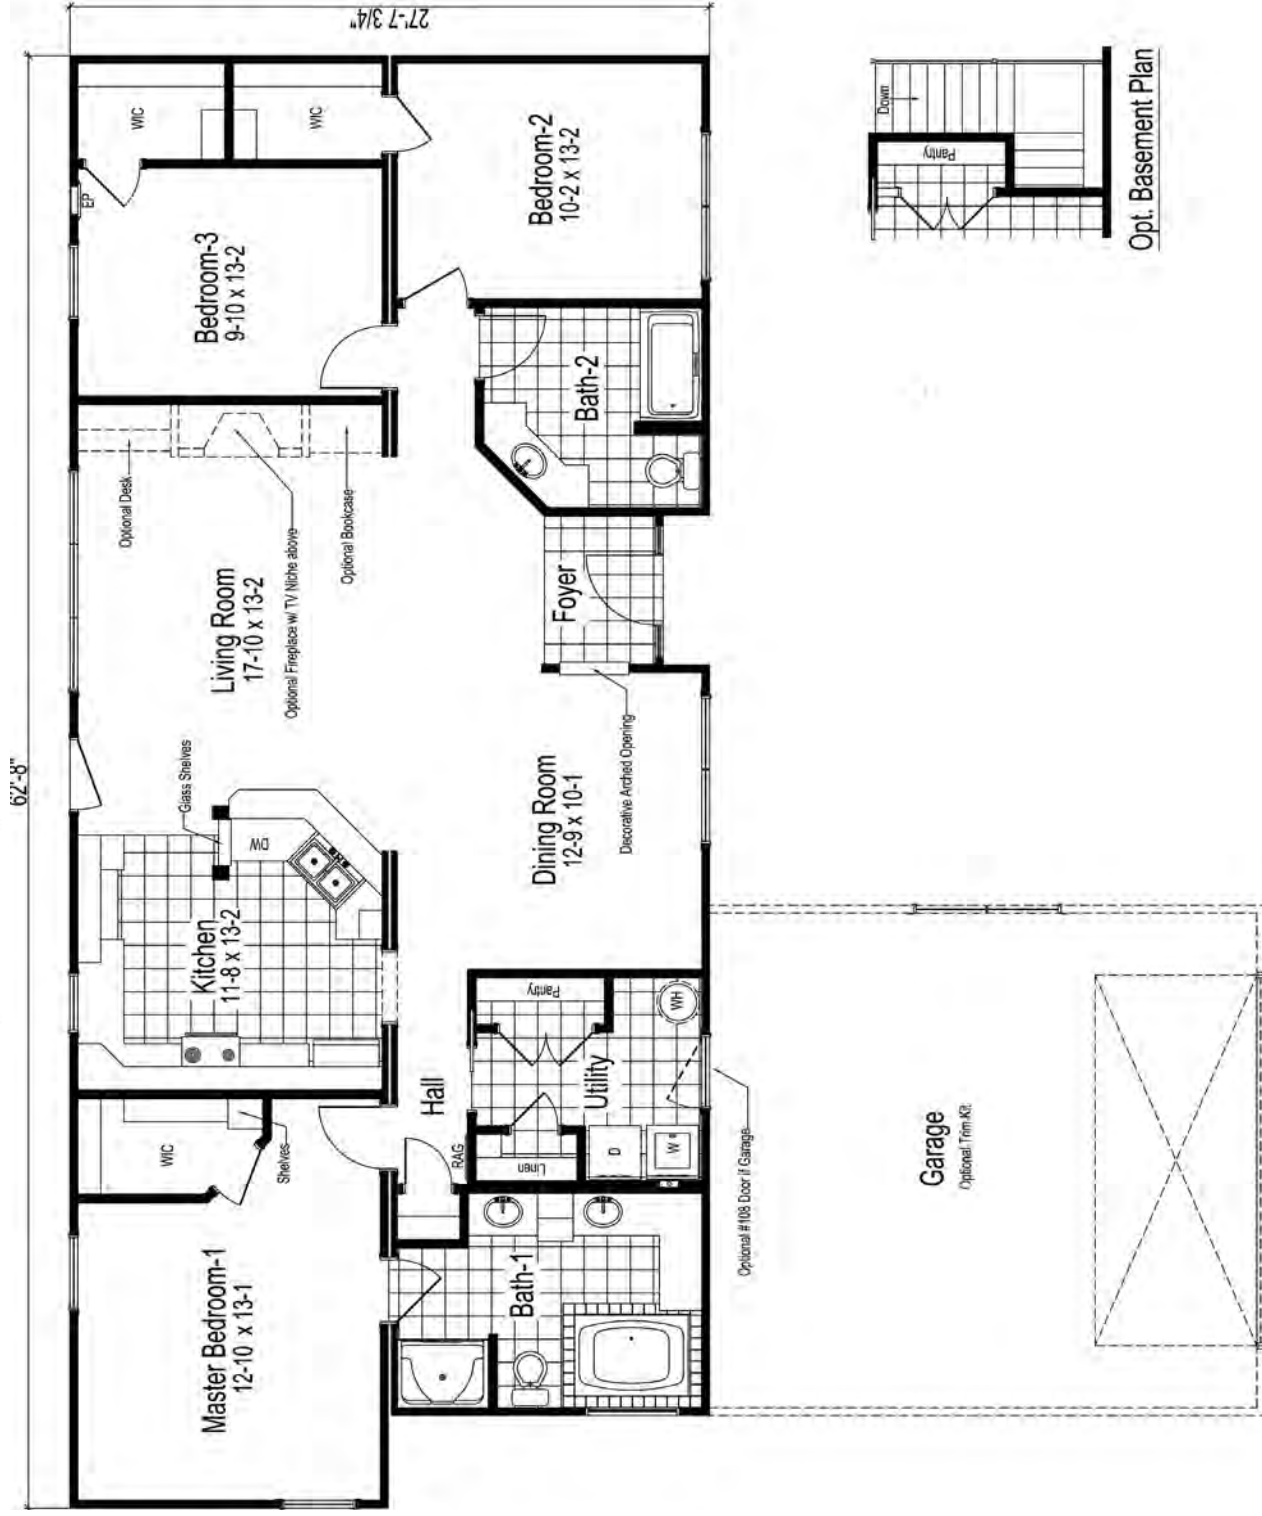

Mainstreet Collection

These are artist renditions for sales purposes only.
Refer to working drawings for actual dimensions.
© 2012 Nationwide Homes 7/13/12

CUMBERLAND

Shown with optional exterior features

First Floor: 1,664 sq. ft. finished

QR Code
Scan using your
barcode reader app on
your smart phone to
see photos of this
model

NATIONWIDE Homes

HiPERFORMANCE BUILDERS

nationwide-homes.com • facebook.com/nationwidehome

Alternate #1 Floor Plan

Opt. Basement Plan