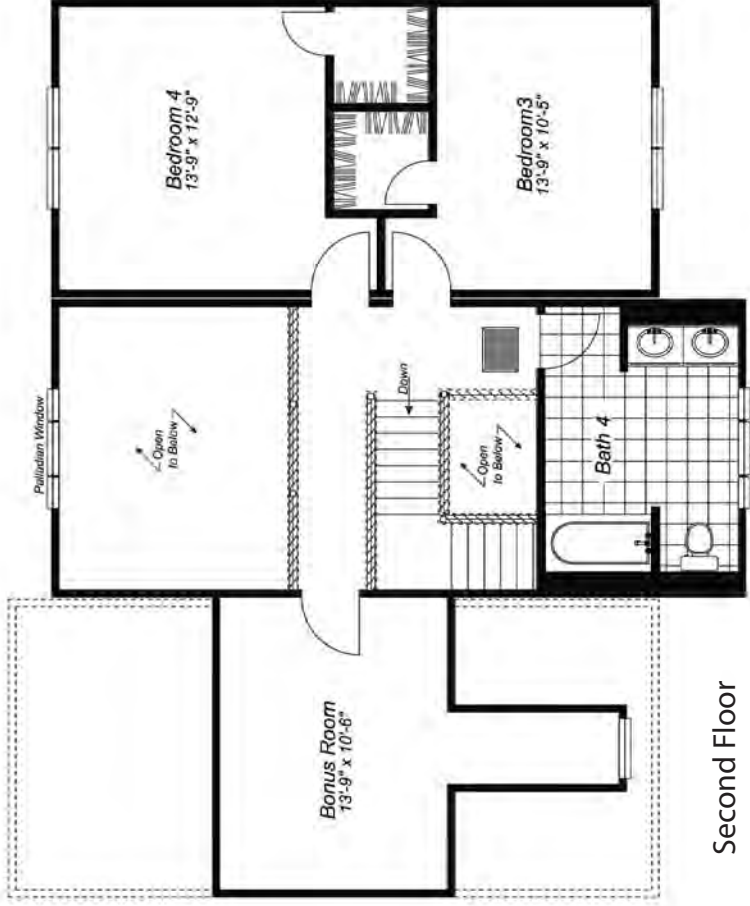

*Legacy
Collection*

These are artist renditions for sales purposes only.
Refer to working drawings for actual dimensions.
© 2012 Nationwide Homes 9/11/12

BIRMINGHAM

Shown with optional exterior features

First Floor: 1,947 sq. ft. finished
Second Floor: 597 sq. ft. finished
Second Floor: 172 sq. ft. unfinished
Dimensions: 69'2"W x 48'0"D

Second Floor

First Floor