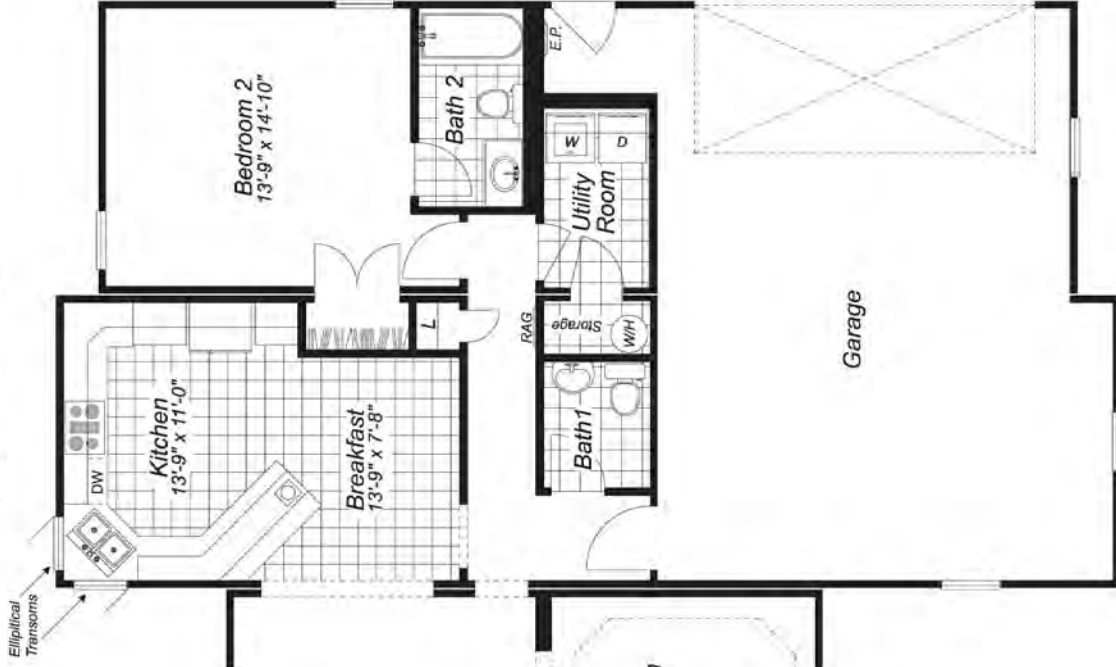

*Legacy
Collection*

These are artist renditions for sales purposes only.
Refer to working drawings for actual dimensions.
© 2012 Nationwide Homes 9/11/12

BIRMINGHAM

Shown with optional exterior features

First Floor: 1,947 sq. ft. finished
Second Floor: 597 sq. ft. finished
Second Floor: 172 sq. ft. unfinished
Dimensions: 69'2"W x 48'0"D

Second Floor

First Floor