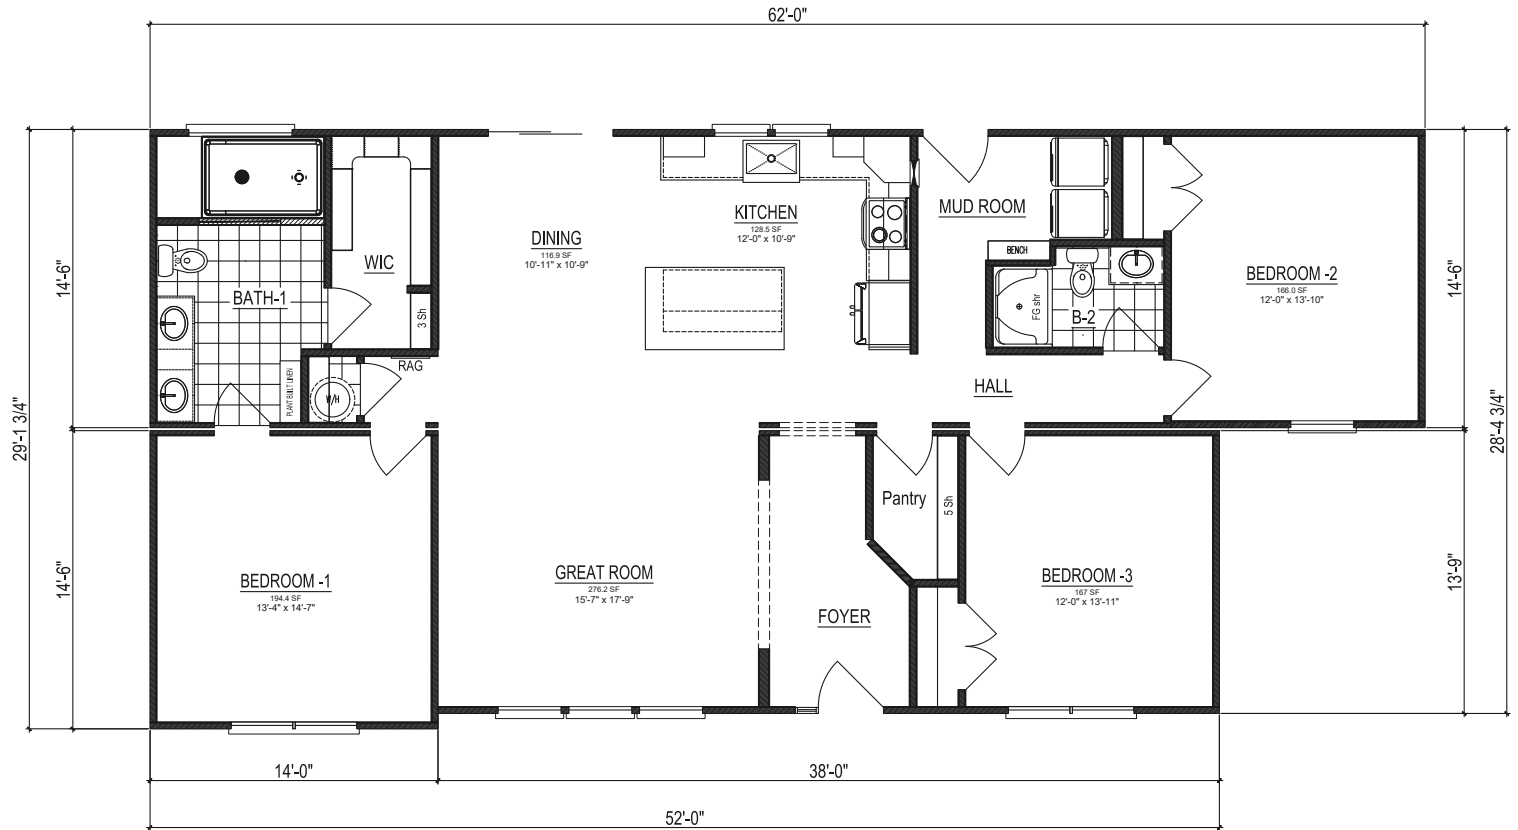

FARMHOUSE III

Total Potential Area: 1,632 Sq. Ft.

Dimensions: 62'0"W x 29'2"D

3 Bedrooms 2 Bathrooms

These are artist renditions for sales purposes only.
Refer to working drawings for actual dimensions.
© 2020 Nationwide Homes, Inc. All Rights Reserved.

Shown with Optional Exterior Features

FARMHOUSE III

Total Finished Area:

1,632 Sq. Ft.

Dimensions:

62'0"W x 29'2"D

3 Bedrooms

2 Bathrooms

Ranch-Style

Split-Bedroom Design

Ceramic Tile Shower
(4x8')

Walk-in Closet

Oversized Pantry

Shown with Optional Interior and Exterior Features

These are artist renditions for sales purposes only.

Refer to working drawings for actual dimensions.